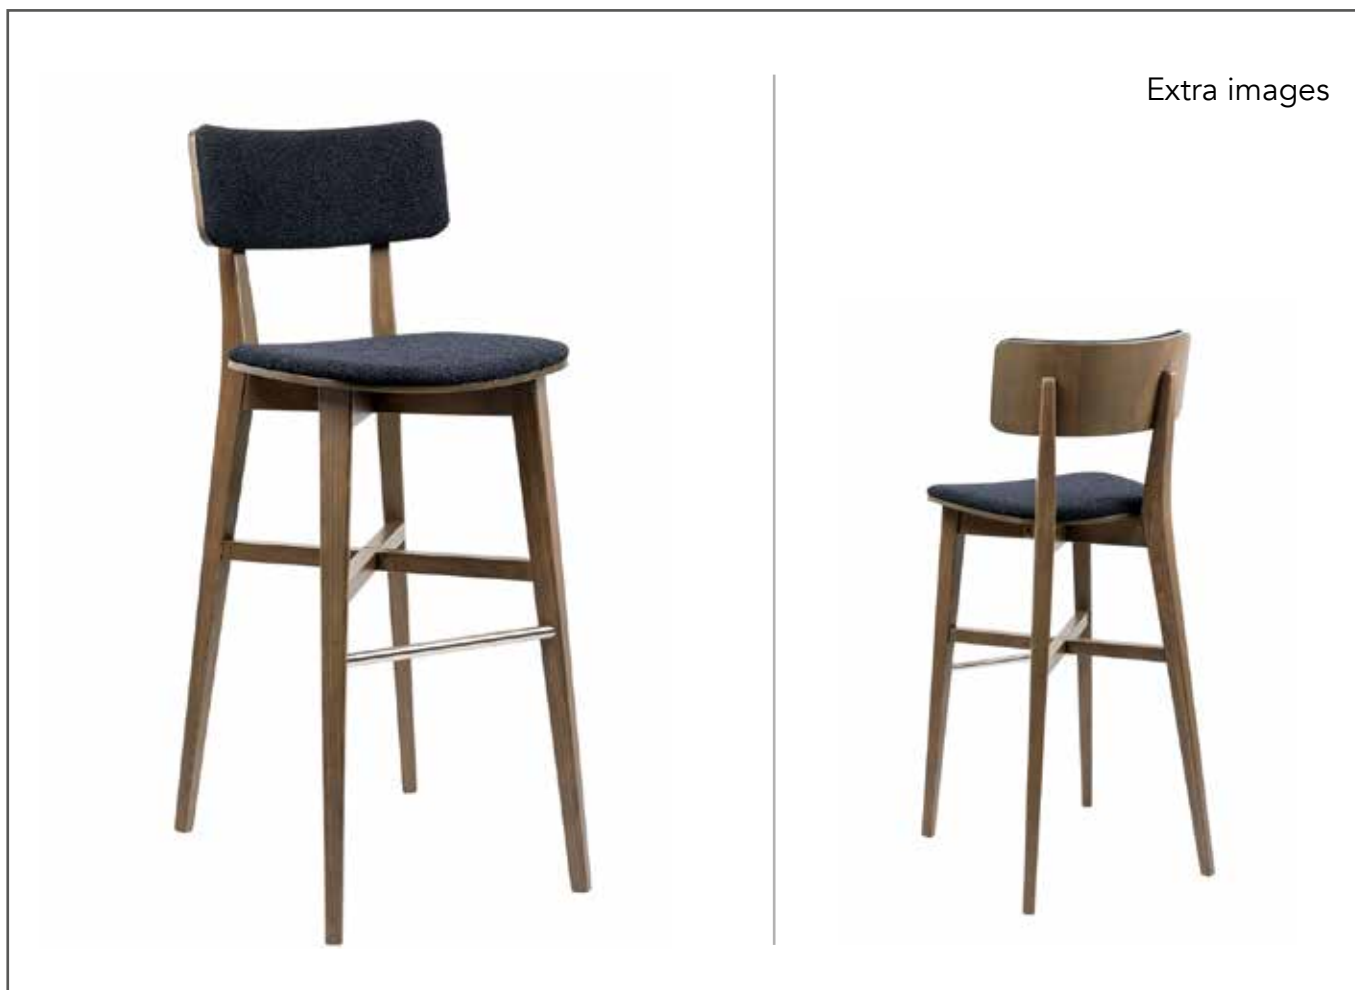

ROMAINE

Technical information

Extra images

MATEN / MEASUREMENTS

116

47

55

80

-

45

-

MATERIALS

Frame	BEECH
Zitting / Seat	Plate, CMHR foam
Rug / Back	Plate, CMHR foam

PACKING

Package	KARTON
Nr. of pcs	1
Volume package	HxWxD - 118x54x62 cm
Weight model	10 KG
Weight package	11 KG